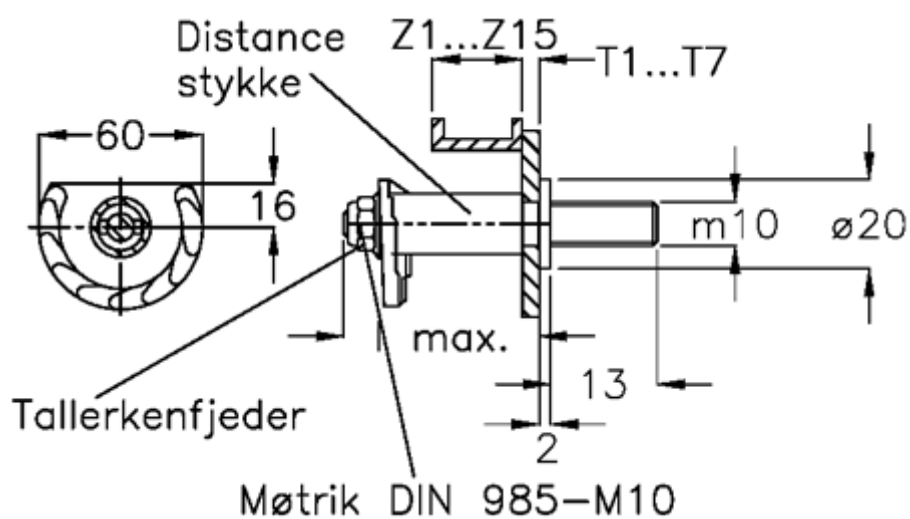

Data Sheet

Article number: 20895305

Description: E+G Door lock
GN 117-GB-T3-Z5

Measures

Cam thickness = 12-21